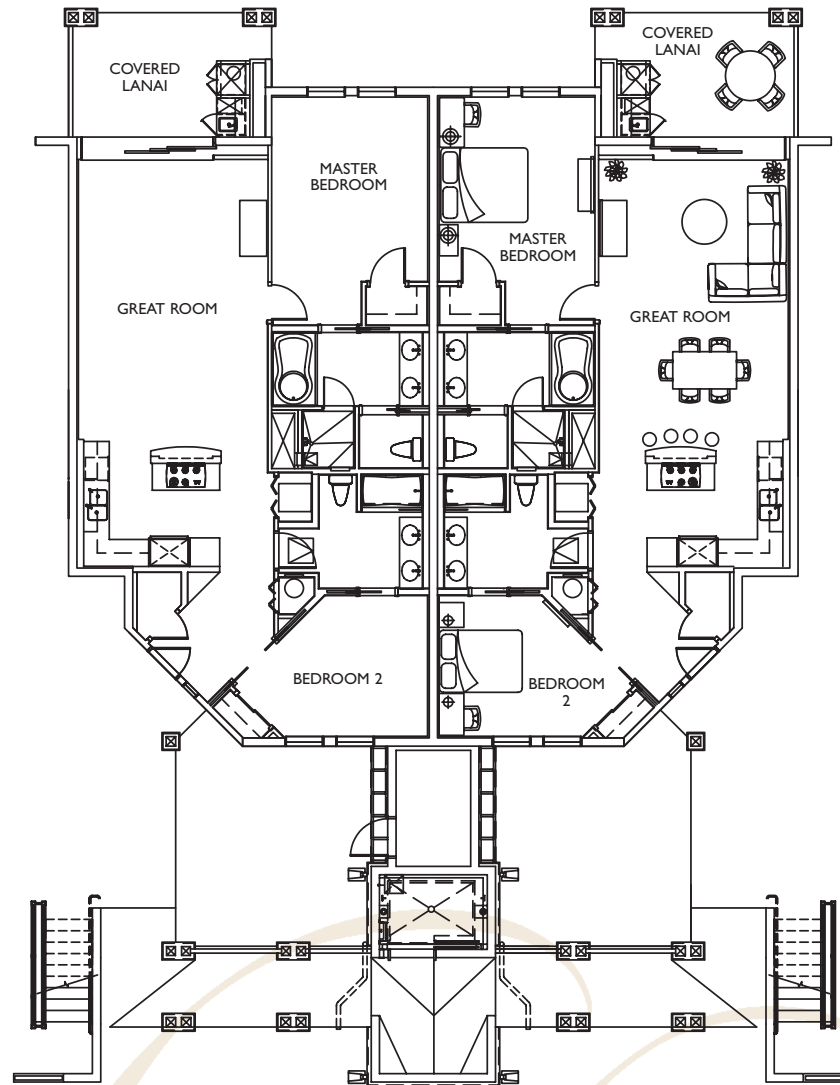

GARDEN VILLAS

REPRESENTS UNITS E, F, H & J • 2 BEDROOMS, 2 BATHS

**SECOND &
THIRD FLOORS**

Interior Space	1,270 sf
Lanai	152 sf
Total Living Space	1,422 sf

This is an artist's depiction of Centex Destination Properties' current development concepts for Kōlea, which continue to evolve and are subject to change without notice. Condo Villas are not furnished. Condo Villa finishes and specifications are subject to change without notice.