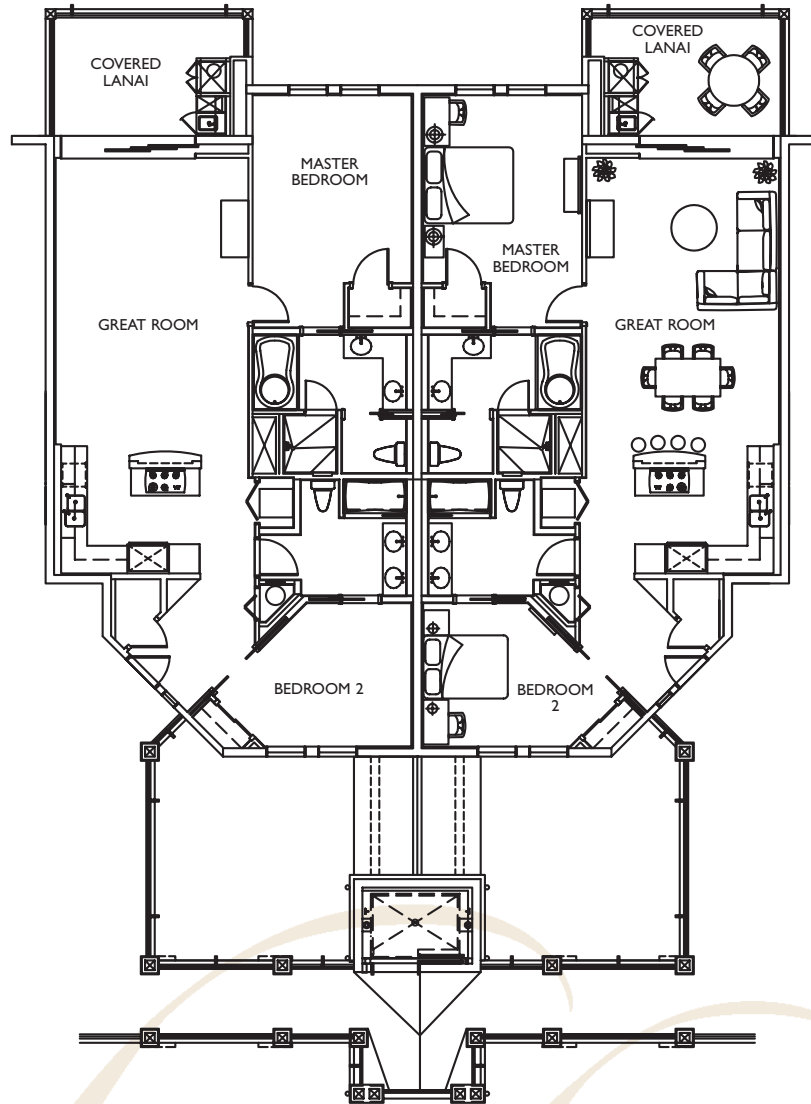

# GARDEN VILLAS

REPRESENTS UNITS D & G • 2 BEDROOMS, 2 BATHS

## GROUND FLOOR

Interior Space	1,270 sf
Lanai	152 sf
Total Living Space	1,422 sf

This is an artist's depiction of Centex Destination Properties' current development concepts for Kōlea, which continue to evolve and are subject to change without notice. Condo Villas are not furnished. Condo Villa finishes and specifications are subject to change without notice.