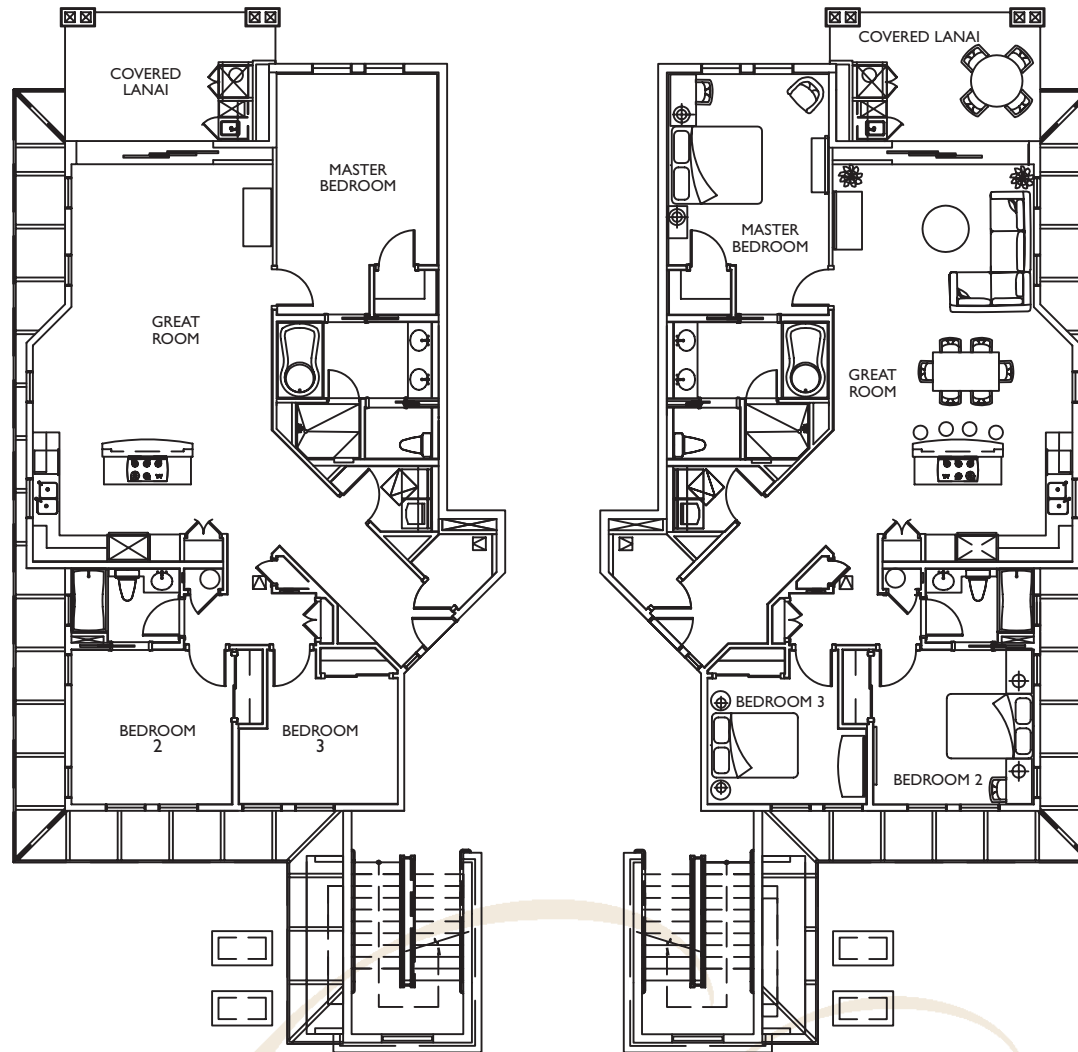

# GARDEN VILLAS

## REPRESENTS UNITS A & K • 3 BEDROOMS, 2 BATHS

### GROUND FLOOR

Interior Space	1,554 sf
Lanai	150 sf
<b>Total Living Space</b>	<b>1,704 sf</b>

This is an artist's depiction of Centex Destination Properties' current development concepts for Kōlea, which continue to evolve and are subject to change without notice. Condo Villas are not furnished. Condo Villa finishes and specifications are subject to change without notice.